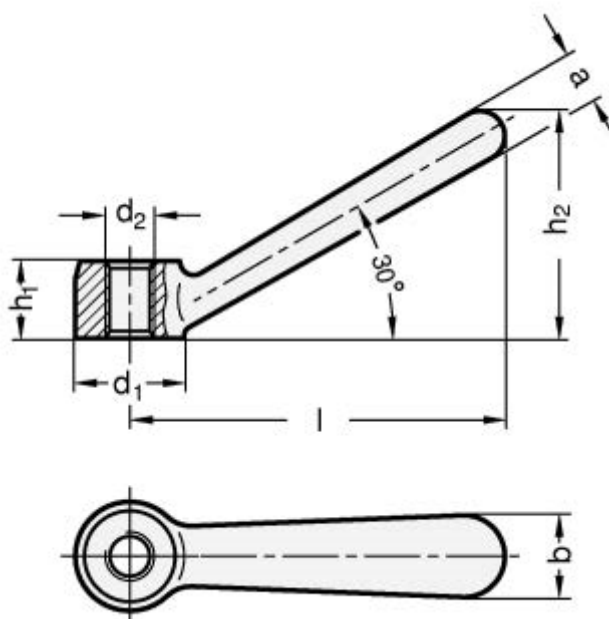

Article number: 20206NI3216NI

Description: E+G Clamping nut GN 206-NI-32-16-NI

Measures

a	= 15
b	= 22
d1	= 32
d2	= MM16
h1	= 22
h2	= 66.5
l	= 109
Weight in (g)	= 248